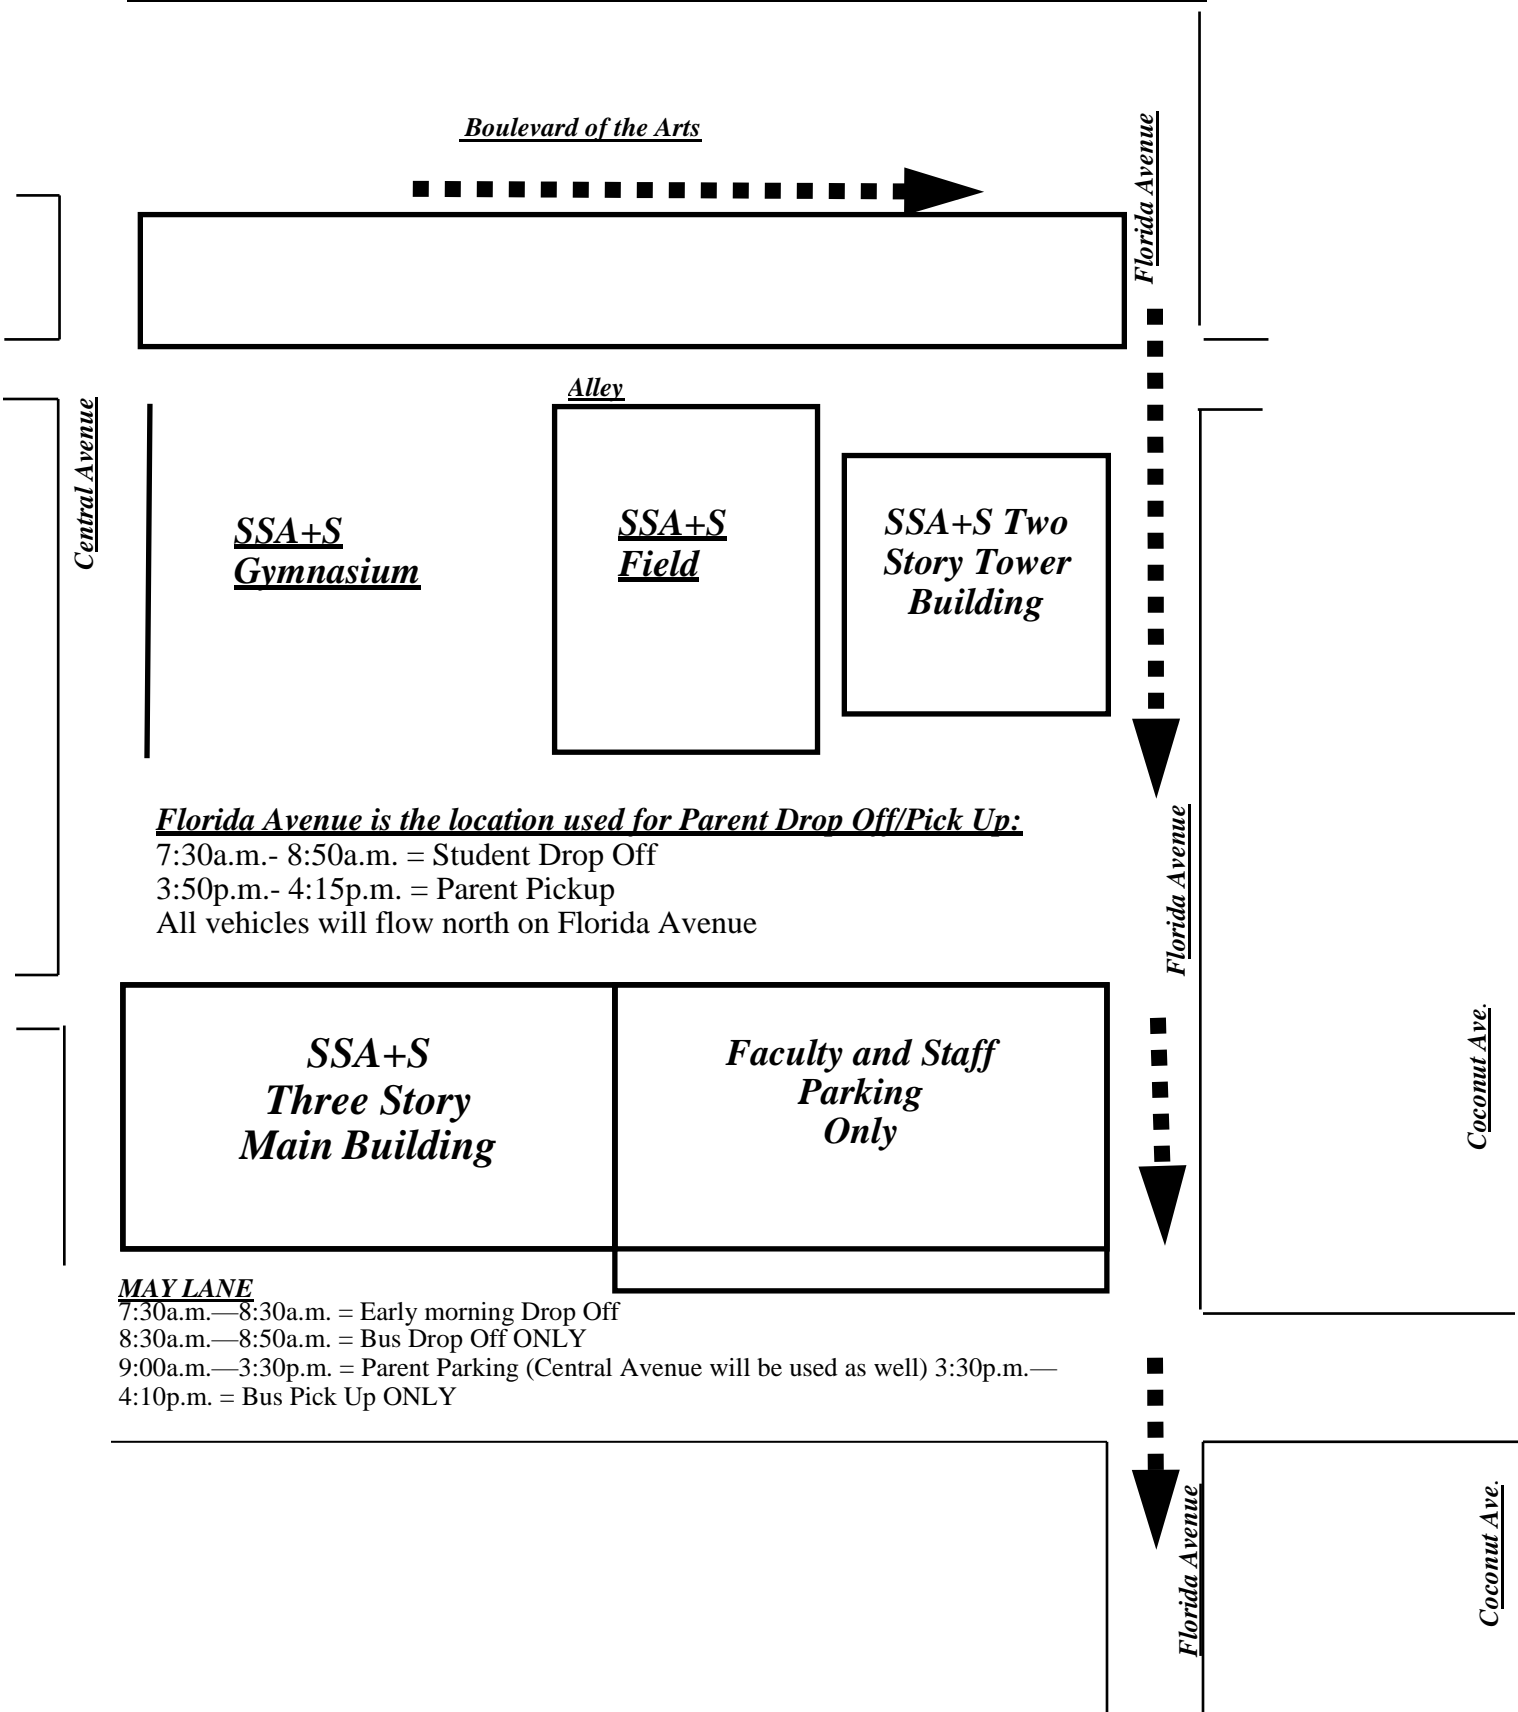

**Sarasota School of Arts and Sciences**  
**Traffic Pattern**

**2019-2020**

**Florida Avenue is the location used for Parent Drop Off/Pick Up:**

7:30a.m.- 8:50a.m. = Student Drop Off  
 3:50p.m.- 4:15p.m. = Parent Pickup  
 All vehicles will flow north on Florida Avenue

**MAY LANE**

7:30a.m.—8:30a.m. = Early morning Drop Off  
 8:30a.m.—8:50a.m. = Bus Drop Off ONLY  
 9:00a.m.—3:30p.m. = Parent Parking (Central Avenue will be used as well) 3:30p.m.—  
 4:10p.m. = Bus Pick Up ONLY